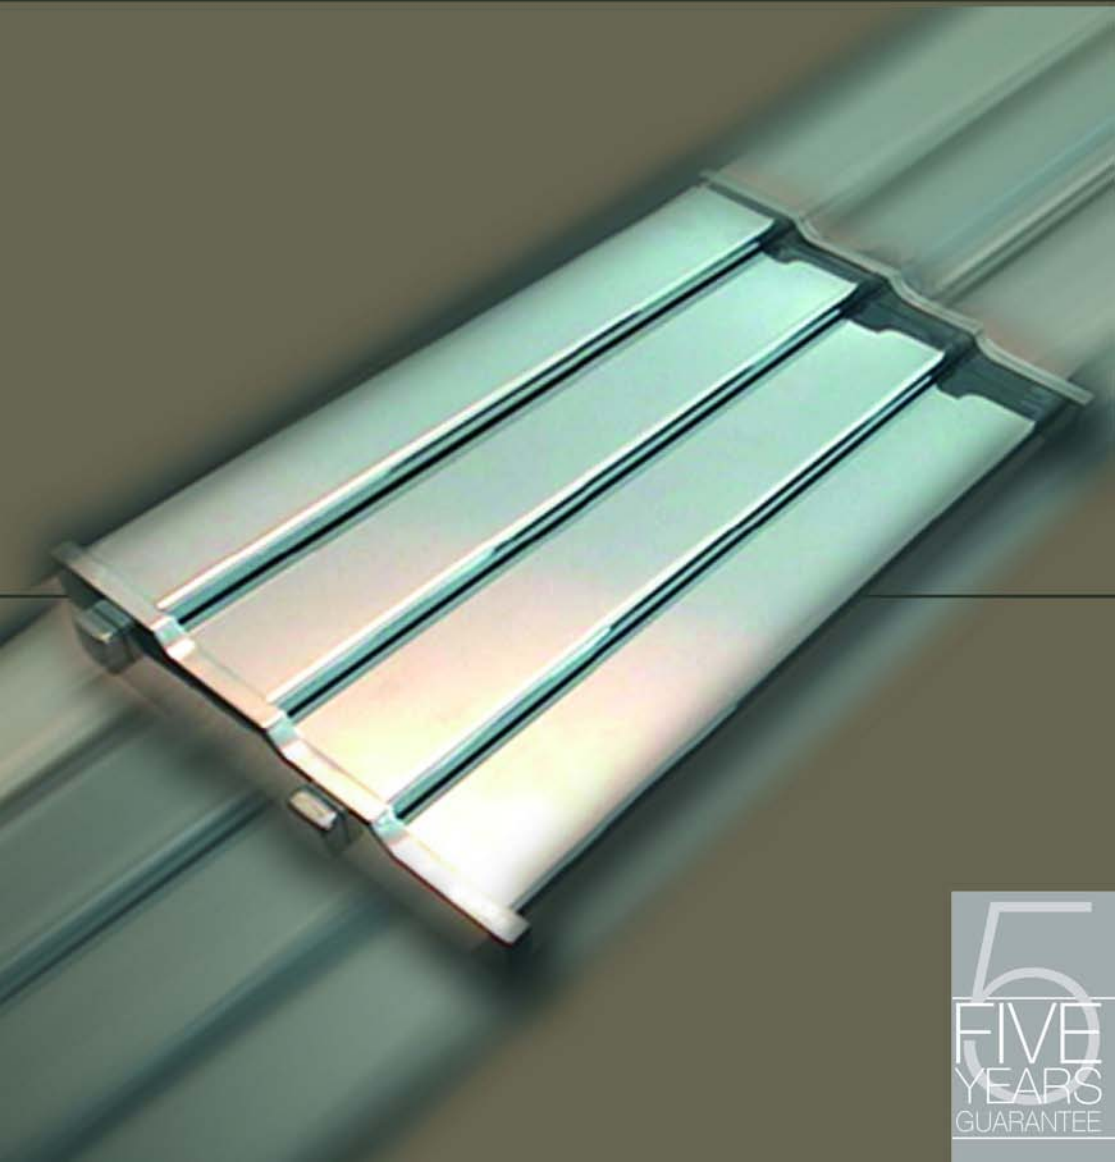

N O I S E

5
FIVE
YEARS
GUARANTEE